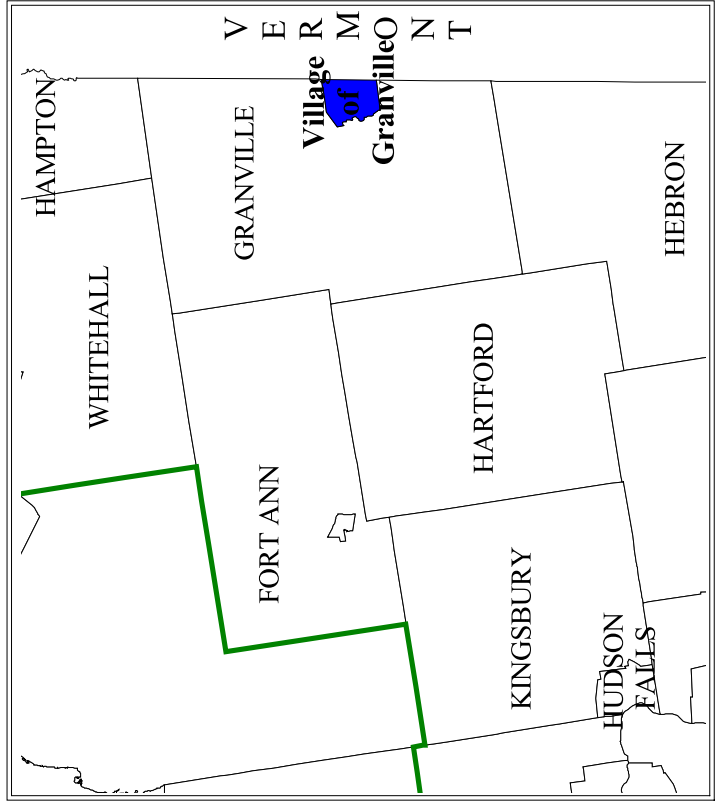

VILLAGE OF GRANVILLE

Washington County, New York

Regional Location Map

4 COMPUTER DRIVE WEST ALBANY, NEW YORK 12205
NEW YORK STATE OFFICES IN ALBANY, PLATTSBURGH & UTICA

Prepared by: Laberge Group
Data provided by: Capital District Planning Commission
GIS Data Cooperative
Accuracy or completeness is not guaranteed.