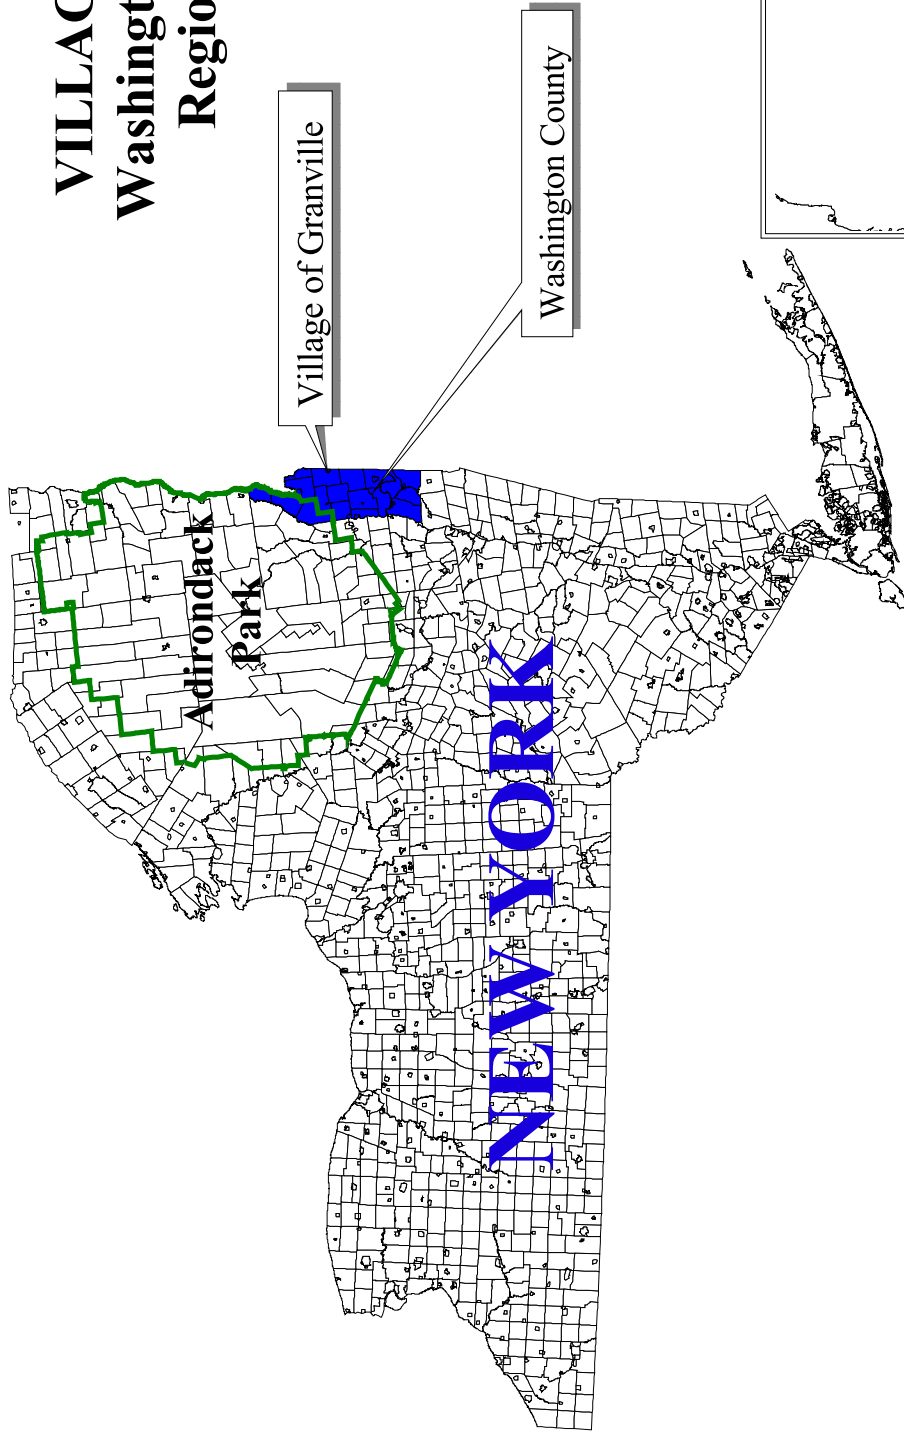

VILLAGE OF GRANVILLE

Washington County, New York

Regional Location Map

4 COMPUTER DRIVE WEST ALBANY, NEW YORK 12205
NEW YORK STATE OFFICES IN ALBANY, PLATTSBURGH & UTICA

Prepared by: Laberge Group
Data provided by: Capital District Planning Commission
GIS Data Cooperative
Accuracy or completeness is not guaranteed.